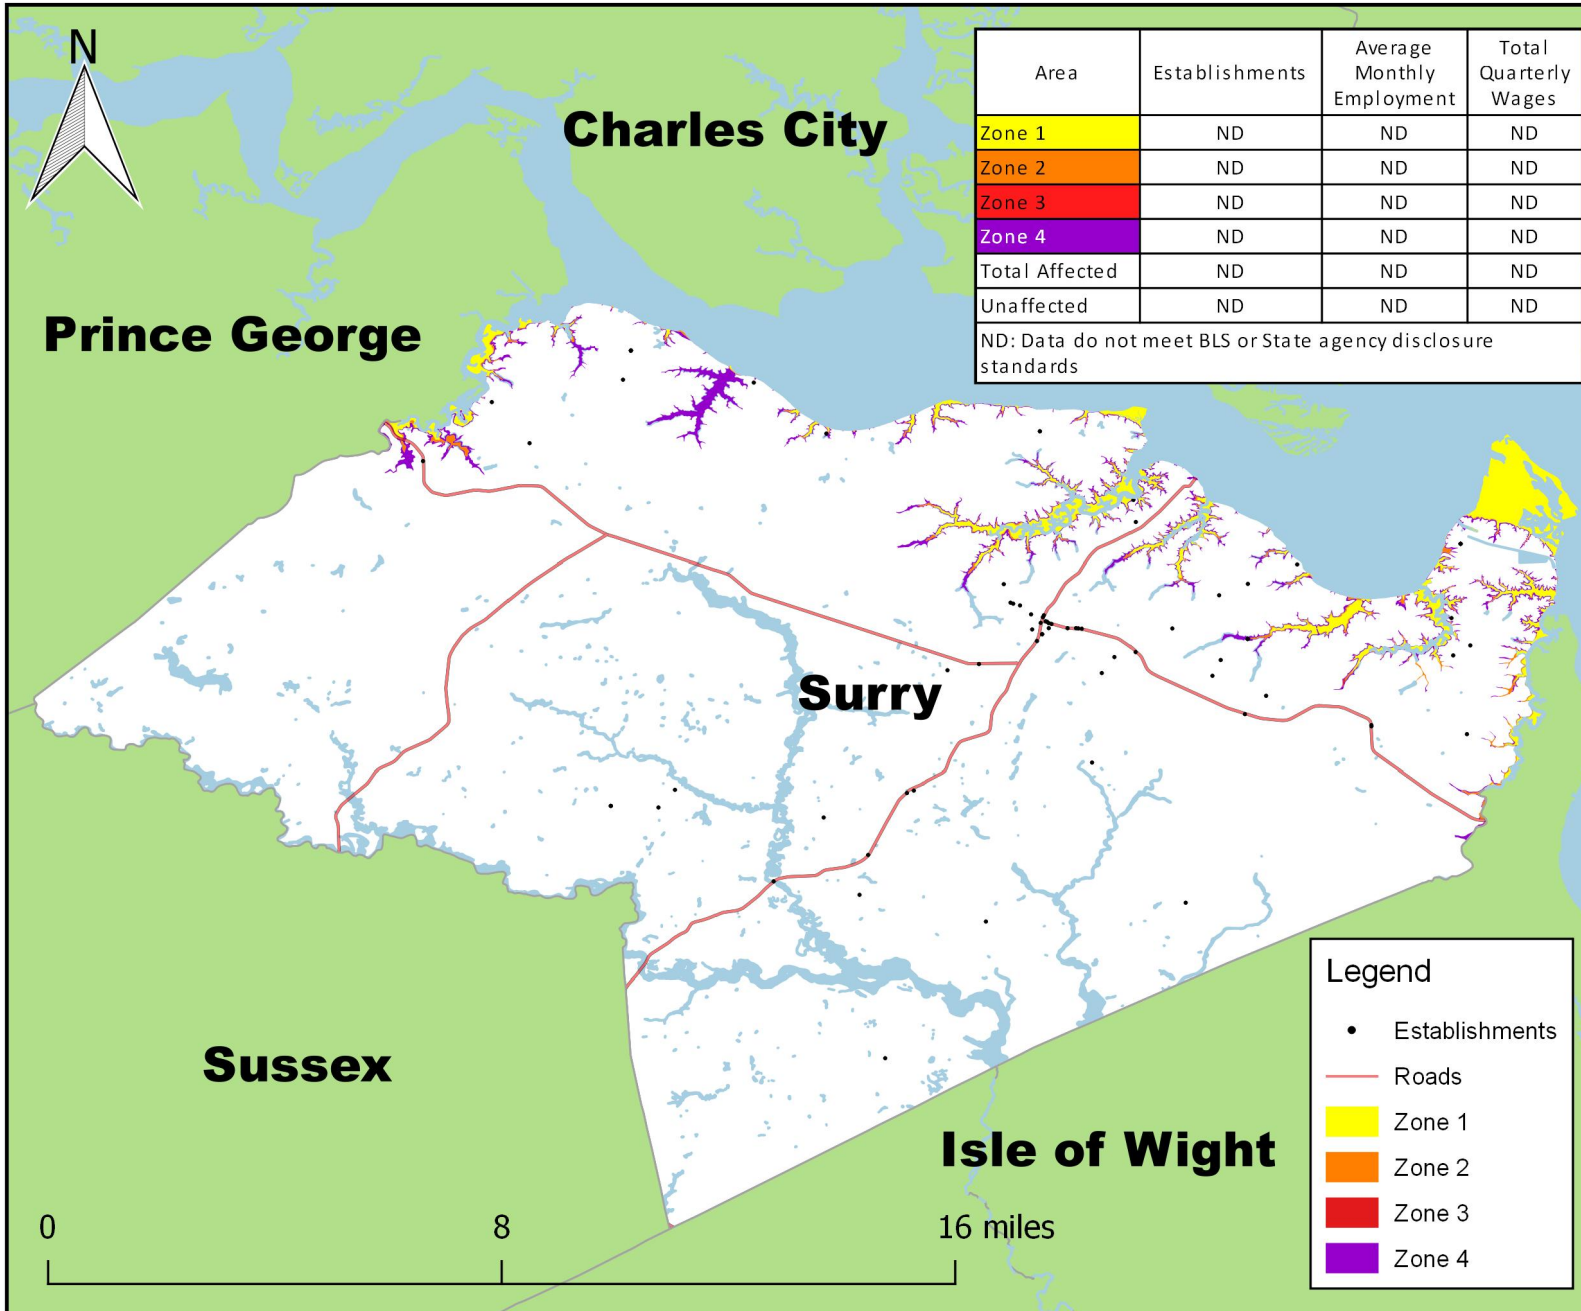

# Employment in Hurricane Storm Surge Flood Zones, Surry County, VA

Note: Flood zones represent a conservative estimation of areas that would experience flooding in the event of a hurricane. Zone 1 is the area that would be flooded by a Category I hurricane. A Category II hurricane would cause flooding in Zones 1 and 2. The hurricane categories reference the Saffir-Simpson Hurricane Scale.

Each black dot represents at least one establishment.

Data Source: U.S. Bureau of Labor Statistics, Quarterly Census of Employment and Wages; 2018 Third Quarter  
<https://www.bls.gov/cew>

Flood Zone Source: National Hurricane Program