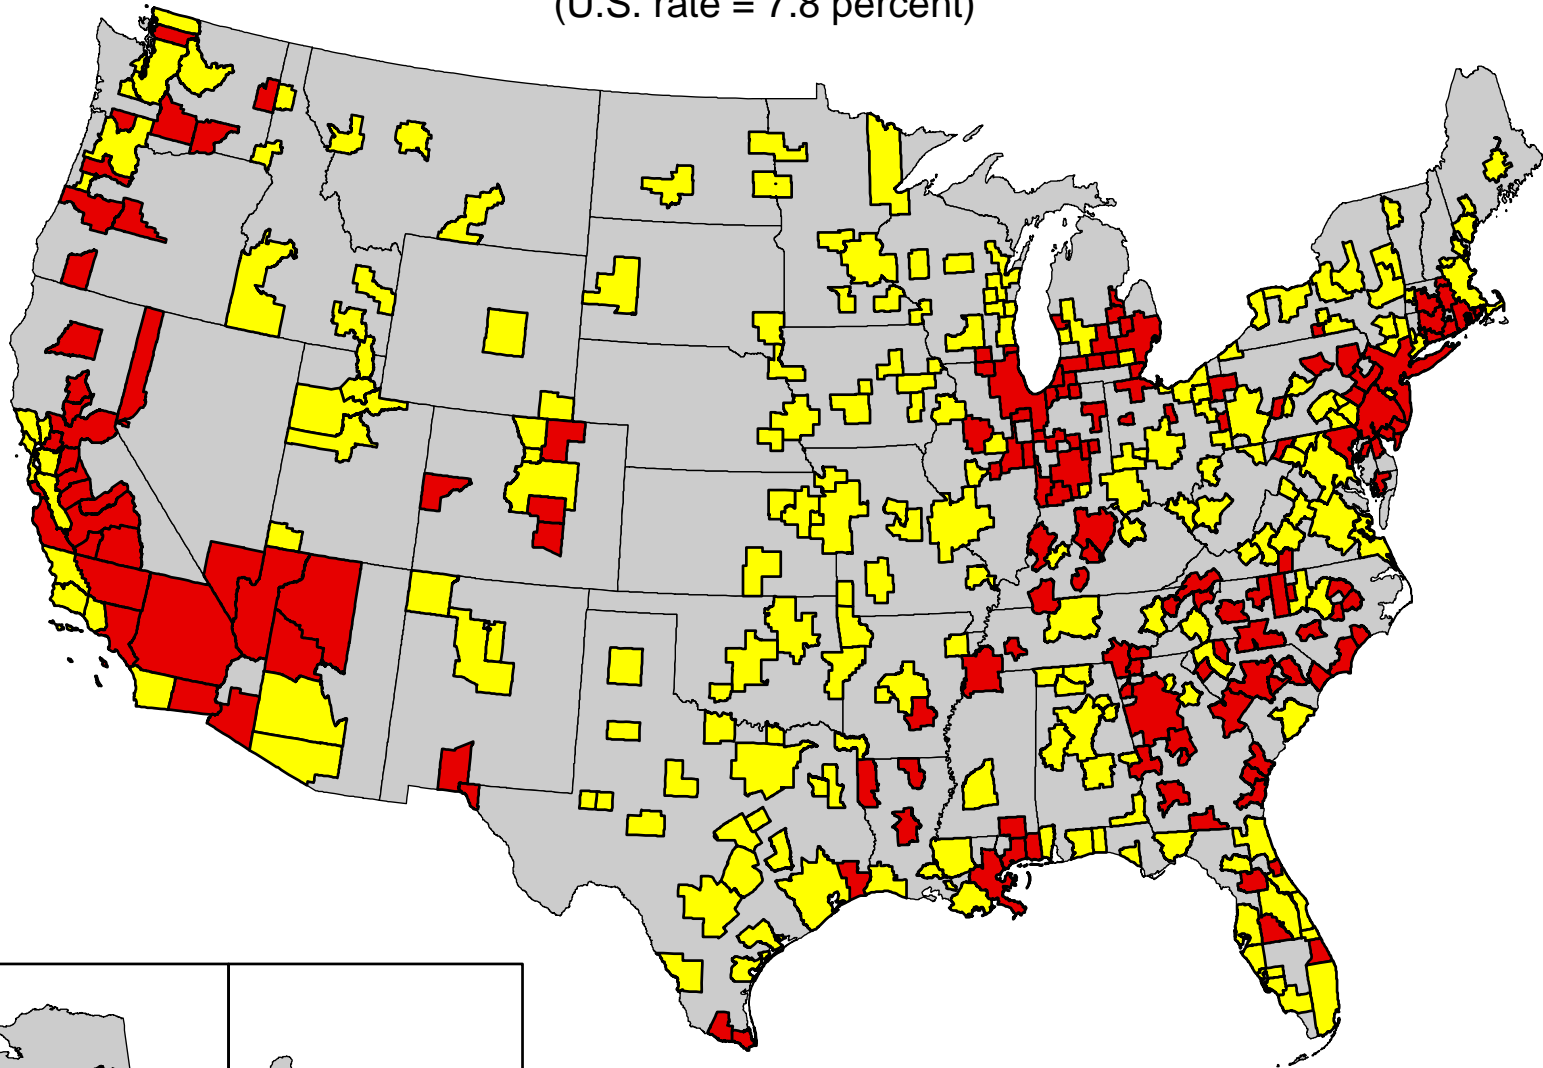

# Unemployment rates for metropolitan areas, not seasonally adjusted, June 2013

(U.S. rate = 7.8 percent)

SOURCE: Bureau of Labor Statistics  
Local Area Unemployment Statistics

NOTE: Map includes data for 372 metropolitan  
areas based on Office of Management  
and Budget Bulletin No. 10-02.

 Above U.S. average  
 U.S. average or below